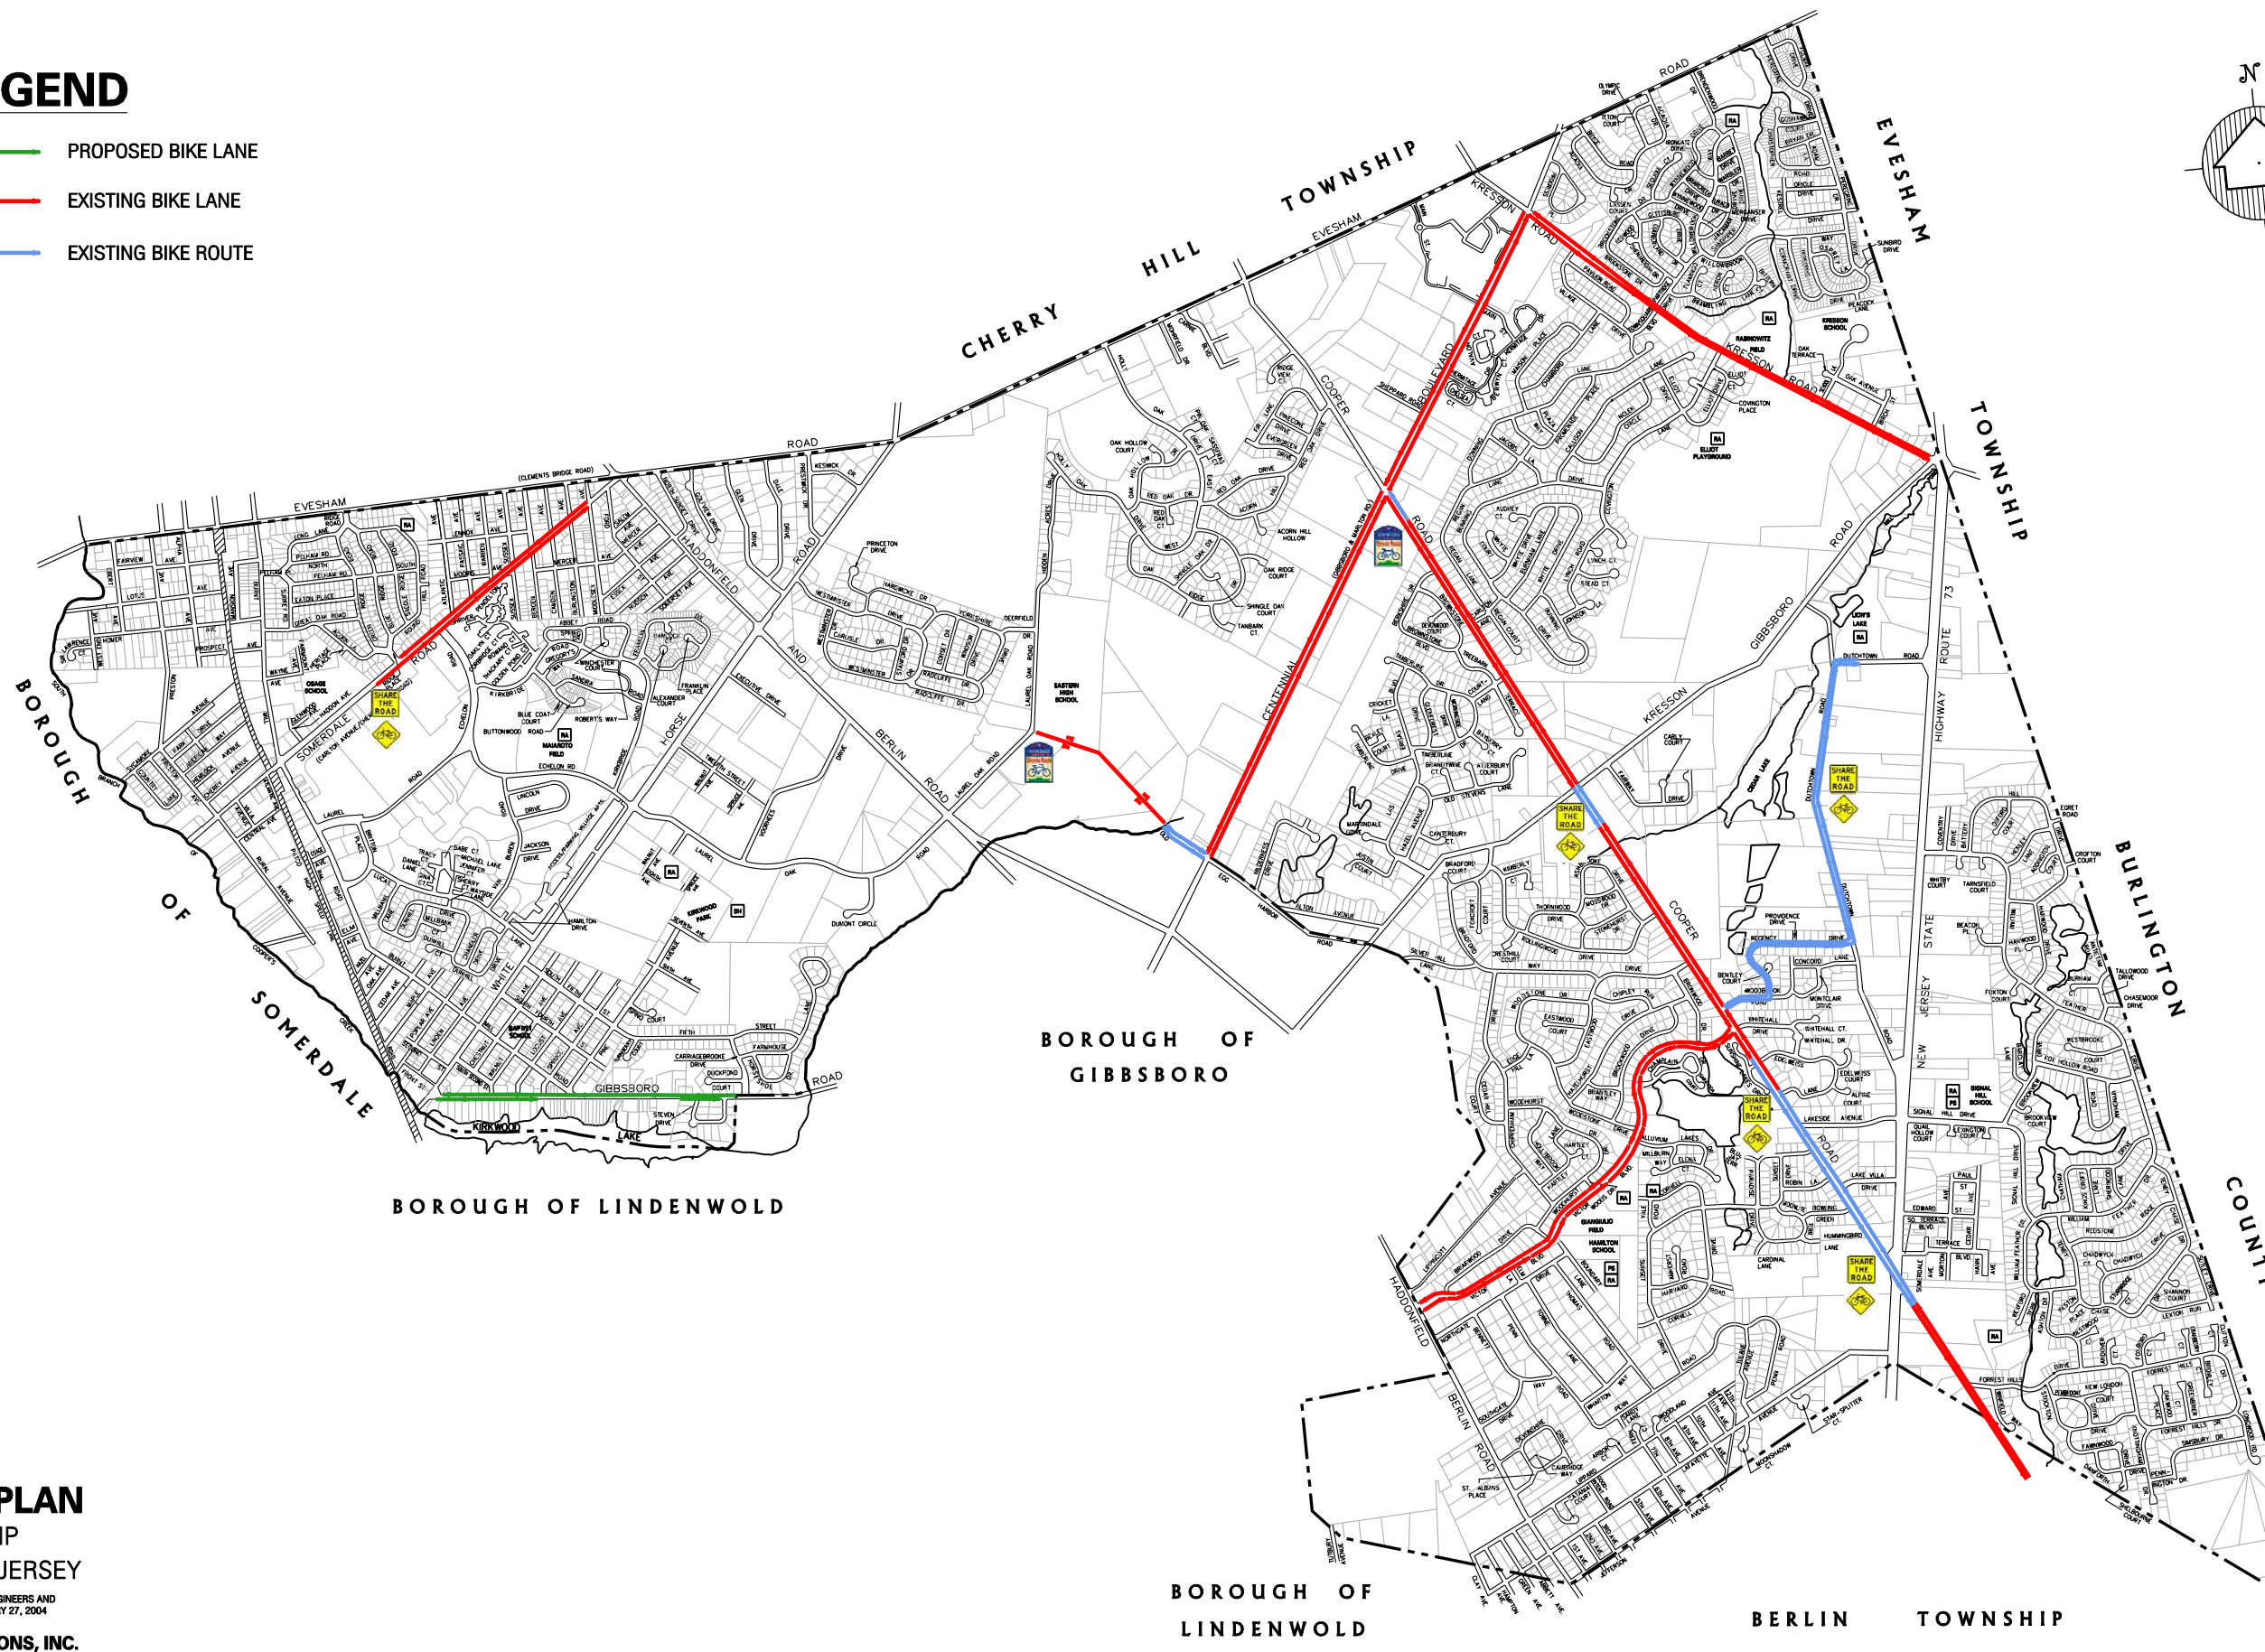

LEGEND

- PROPOSED BIKE LANE
- EXISTING BIKE LANE
- EXISTING BIKE ROUTE

BICYCLE ROUTE PLAN VOORHEES TOWNSHIP CAMDEN COUNTY, NEW JERSEY

ENVIRONMENTAL RESOLUTIONS, INC.
ENGINEERS, SCIENTISTS & PLANNERS
525 Fellowship Rd. Suite 300
MOUNT LAUREL, NEW JERSEY 08054-1719
TEL. 856-236-7170 FAX 856-273-9239